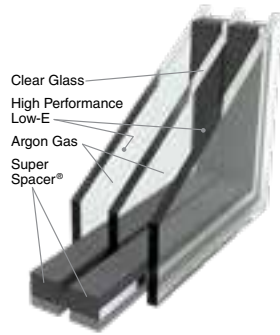

FEATURES

- Smooth Fiberglass Door Slab
- Prehung in a prime 4⁹/₁₆" PineGuard™ Full Wood Frame with brickmold
- Q-Lon Compression Weatherstripping
- Regular Duty Hinges
- ZAI™ Threshold with manually-adjustable riser and screw cap covers
- Fixed Bottom Sweep
- Door has 20-year Limited Warranty and 5-year Finish Warranty

FRENCH (DOUBLE) DOORS

Swinging Patio available in 2 or 3-lite configurations.

GLAZING SYSTEM OPTIONS

R-Value reflects properties of the glass only. Center of glass calculations are based upon software from Lawrence Berkeley National Laboratory.

Not all glass styles are available in all glazing systems. See Price List for availability.

ComforTech™ TLK
ComforTech™ TLK-UV

R-Value of 10

ComforTech™ TLA
ComforTech™ TLA-UV

R-Value of 7

ComforTech™ DLA
ComforTech™ DLA-UV