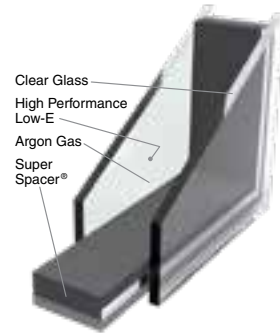

FEATURES

- Smooth Fiberglass Door Slab
- Prehung in a prime 4⁹/₁₆" PineGuard™ Full Wood Frame with brickmold
- Q-Lon Compression Weatherstripping
- Regular Duty Hinges
- ZAI™ Threshold with manually-adjustable riser and screw cap covers
- Fixed Bottom Sweep
- Door has 20-year Limited Warranty and 5-year Finish Warranty

FRENCH (DOUBLE) DOORS

Swinging Patio available in 2 or 3-lite configurations.

GLAZING SYSTEM OPTIONS

R-Value reflects properties of the glass only. Center of glass calculations are based upon software from Lawrence Berkeley National Laboratory.

Not all glass styles are available in all glazing systems. See Price List for availability.

ComforTech™ TLK
ComforTech™ TLK-UV

R-Value of 10

ComforTech™ TLA
ComforTech™ TLA-UV

R-Value of 7

ComforTech™ DLA
ComforTech™ DLA-UV