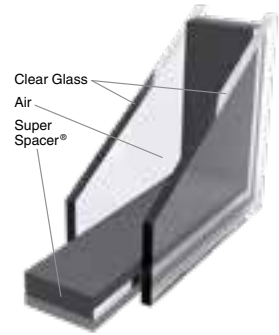

ComforTech™ DC

R-Value of 2

GLASS OPTIONS

INSPIRATIONS

Available in 400, 430, 460, 130 and 160 styles, in clear or gluechip privacy.