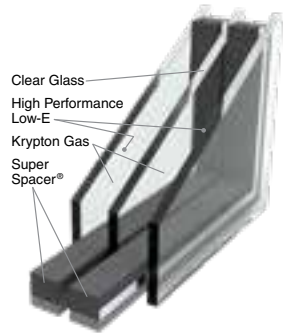

FEATURES

- Smooth Fiberglass Door Slab
- Prehung in a prime 4⁹/₁₆" PineGuard™ Full Wood Frame with brickmold
- Q-Lon Compression Weatherstripping
- Regular Duty Hinges
- ZAI™ Threshold with manually-adjustable riser and screw cap covers
- Fixed Bottom Sweep
- Door has 20-year Limited Warranty and 5-year Finish Warranty

FRENCH (DOUBLE) DOORS

Swinging Patio available in 2 or 3-lite configurations.

GLAZING SYSTEM OPTIONS

R-Value reflects properties of the glass only. Center of glass calculations are based upon software from Lawrence Berkeley National Laboratory.

Not all glass styles are available in all glazing systems. See Price List for availability.

ComforTech™ TLK
ComforTech™ TLK-UV

R-Value of 10

ComforTech™ TLA
ComforTech™ TLA-UV

R-Value of 7

ComforTech™ DLA
ComforTech™ DLA-UV